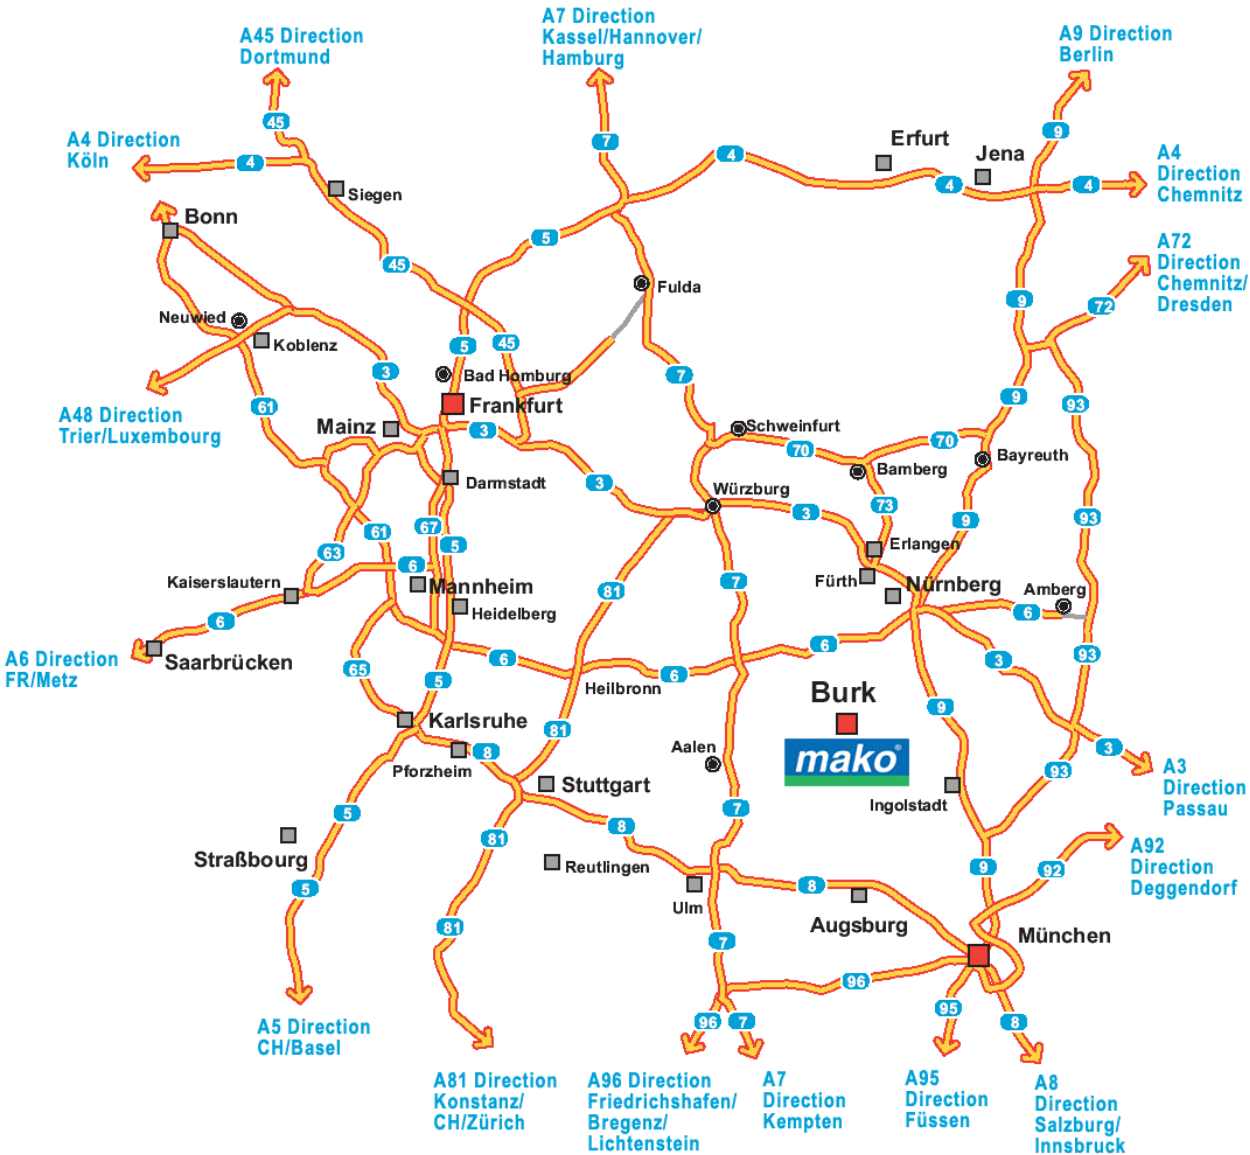

National route plan

Our route suggestions:

Coming from the south (A, I, SLO, RO)
Coming on the **A9**, from München go over the highway crossing Nürnberg-Ost/Süd in direction Heilbronn/Stuttgart.
After approx. 50 km take the exit **Bechhofen**.

Coming from the west (F, B, L)
Coming on the **A6**, from Stuttgart/Heilbronn, go over the highway crossing Feuchtwangen in direction Nürnberg and take the first exit afterwards: **Dorfgütingen/Feuchtwangen**.

Coming from the north (DK, NL, B, GB)
Coming on the **A7**, from Würzburg, go over the highway crossing Feuchtwangen in direction Nürnberg and take the first exit afterwards: **Dorfgütingen/Feuchtwangen**.

Coming on the **A7**, from **Würzburg**, go over the highway crossing Feuchtwangen in direction Nürnberg and take the first exit afterwards: **Dorfzütingen/Feuchtwangen**, then go through Feuchtwangen und Thürnhofen to Burk.